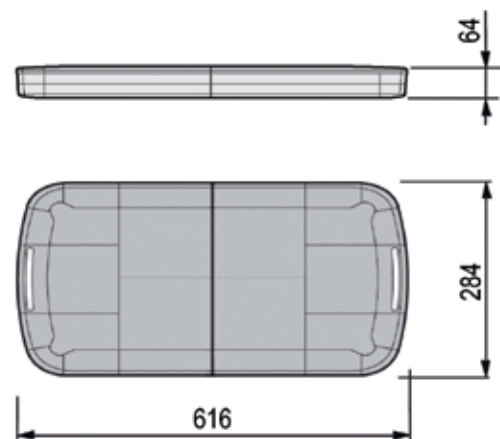

MINI LIGHTBARS MINI LEGEND

Federal Signal Vama develops and introduces the new, low-profile **Legend Solaris 24" Mini lightbar**. It provides a 360-degree coverage and superior off-axis warning and increased up-time for your fleet. On the other hand, Legend Solaris 24" Mini lightbar offers, in minimum space, technological advantages thanks to its special design:

Mini-Legend Solaris dimensions (mm).

Voltage:	12/24 V
Operating temperature:	-20°C to 50°C
Average consumption (flashing mode):	3.5 Amp (12V) / 2.5 Amp (24V)
LEDs colours:	Blue, amber and red
Lens colours:	Blue, amber and red
Dimensions:	616 x 284 x 64 mm
Weight:	7.500 g