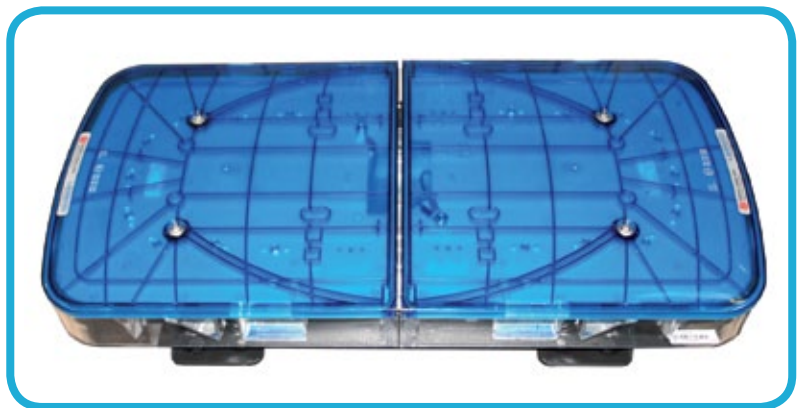

MINI LIGHTBARS MINI LEGEND

Federal Signal Vama develops and introduces the new, low-profile **Legend Solaris 24" Mini lightbar**. It provides a 360-degree coverage and superior off-axis warning and increased up-time for your fleet. On the other hand, Legend Solaris 24" Mini lightbar offers, in minimum space, technological advantages thanks to its special design:

- **ROC TECHNOLOGY (Reliable Onboard Circuitry)**. ROC technology eliminates 85% of potential failure points in the lightbar, reducing repair costs and increasing the hours your emergency vehicles stay on the road. ROC incorporates a printed circuit board in one assembly to reduce the amount of electrical connections found in a typical lightbar.

- **360 DEGREE COVERAGE**. Solaris technology and ROC design provides exceptional 360 degree coverage, which results in the elimination of any dark spots and superior off-axis warning around the lightbar.

Mini-Legend Solaris dimensions (mm).

Voltage:	12/24 V
Operating temperature:	-20°C to 50°C
Average consumption (flashing mode):	3.5 Amp (12V) / 2.5 Amp (24V)
LEDs colours:	Blue, amber and red
Lens colours:	Blue, amber and red
Dimensions:	616 x 284 x 64 mm
Weight:	7.500 g