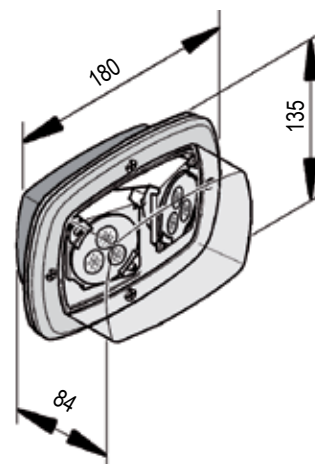

LED FD340/LD GHSCENE

LEDs light for Scene lighting equipped with two 3W LED lamps adjustable horizontally and vertically.

Flush mounting system for greater integration into the vehicle.

LED GHScene includes a chrome trim.

Available in 12V and 24V.

LED FD340/LD GHSCENE dimensions (mm).

Voltage:	12 or 24 V
Average consumption:	0.5 Amp (12V)
Power:	2 x 3W
Dimensions:	135 x 180 x 84 mm
Weight:	533 g

REF.	MOD.	DESCRIPTION
2005445	GHSCENE LED	Rectangular directional Scene LED light, 180 x 135mm, (2) 3W LED lamps, flush mount, chrome flange, clear, 12V
2005446	GHSCENE-24 LED	Rectangular directional Scene LED light, 180 x 135mm, (2) 3W LED lamps, flush mount, chrome flange, clear, 24V