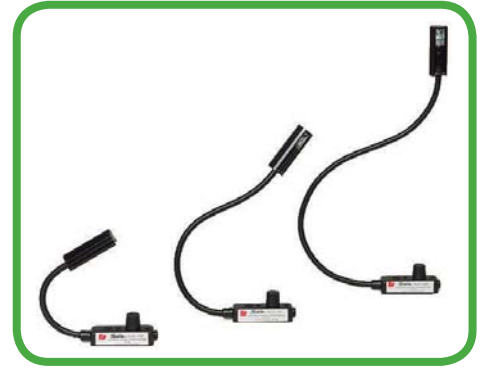

LITTLITE

Sleek, low profile gooseneck lamps efficiently produce light in a concentrated area and can be aimed exactly where you need it.

Littlite is designed to meet the most demanding needs. The bright white light is perfect for reading maps, etc.

Littlite is available with halogen lamp or as LED version.

Voltage:	12 V
Consumed intensity:	Hallogen: 0.5 Amp LED: 0.1 Amp
Dimensions:	18 x 76 x 25 mm
Gooseneck length:	Depending on model
Weight:	500 g

REF.	MOD.	DESCRIPTION
LED		
LF12ES-LED	LF12ES-LED	12" Littlite Model, LED Lamp, metal Bracket, 12V, on/off switch control, 30cm gooseneck
LF18ES-LED	LF18ES-LED	18" Littlite Model, LED Lamp, metal Bracket, 12V, on/off switch control, 45cm gooseneck
2101131-01	LEC-35	LED lamp reading, with flange, on/off switch control, 35cm gooseneck
2101130-01	LEC-50	LED lamp reading, with flange, on/off switch control, 50cm gooseneck
HALOGEN		
5001048	LF12ER	12" Littlite Model, Halogen Lamp, metal Bracket, 12V, Rheostat control, 30cm gooseneck
5001153	LF18ERB	18" Littlite Model, Halogen Lamp, metal Bracket, 12V, wires from base, Rheostat control, 45cm gooseneck